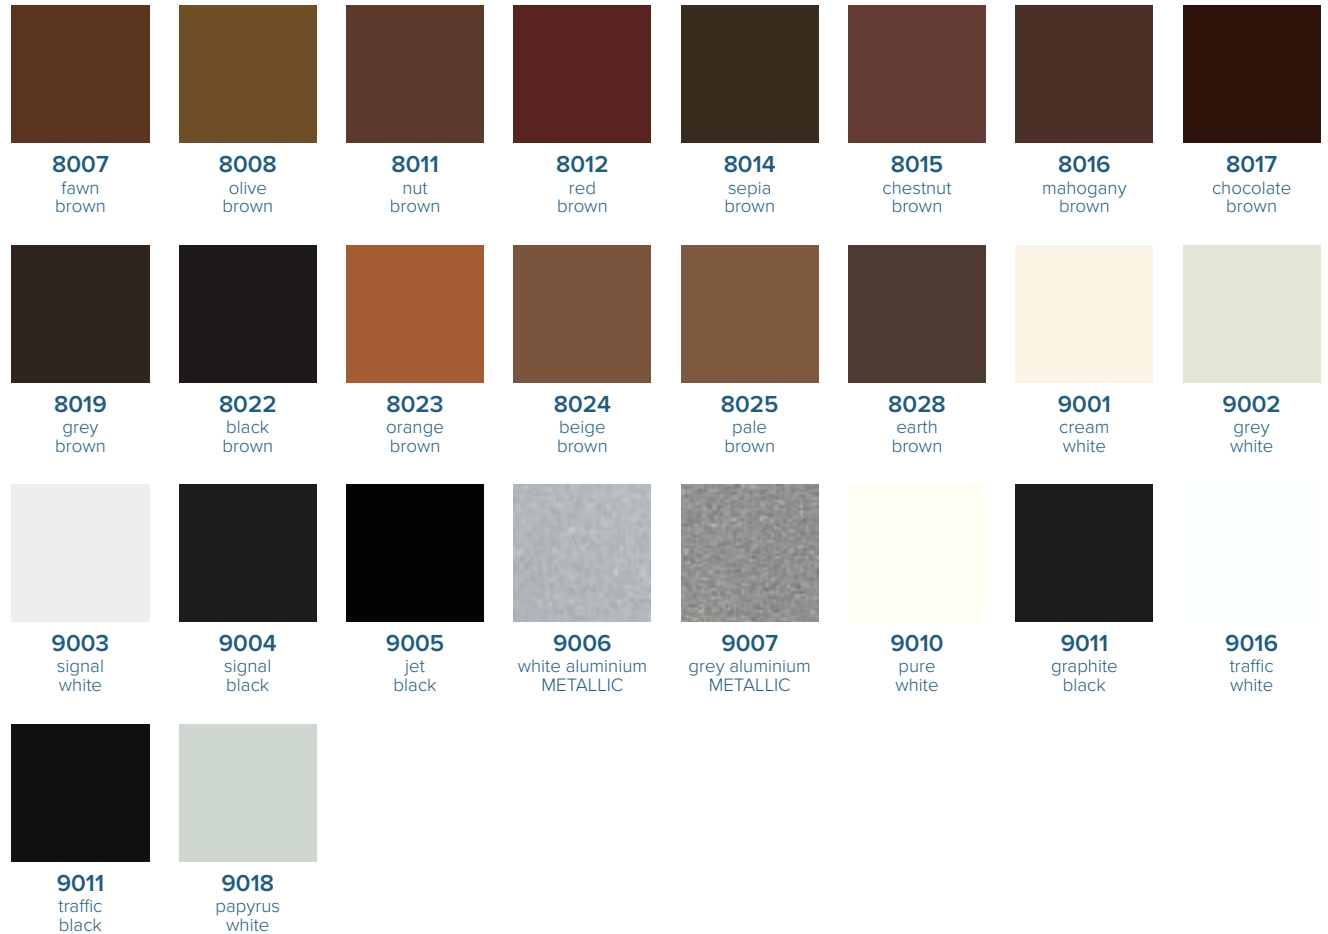

RAL

For use with:

- Parasol frames
- Awning cassettes
- Structure metalwork (including glass roofs, pergolas, louvres, sails)
- Accessories

Please Note: Swatches shown are indicative only. For an exact match, please contact Breezefree and request a physical sample.