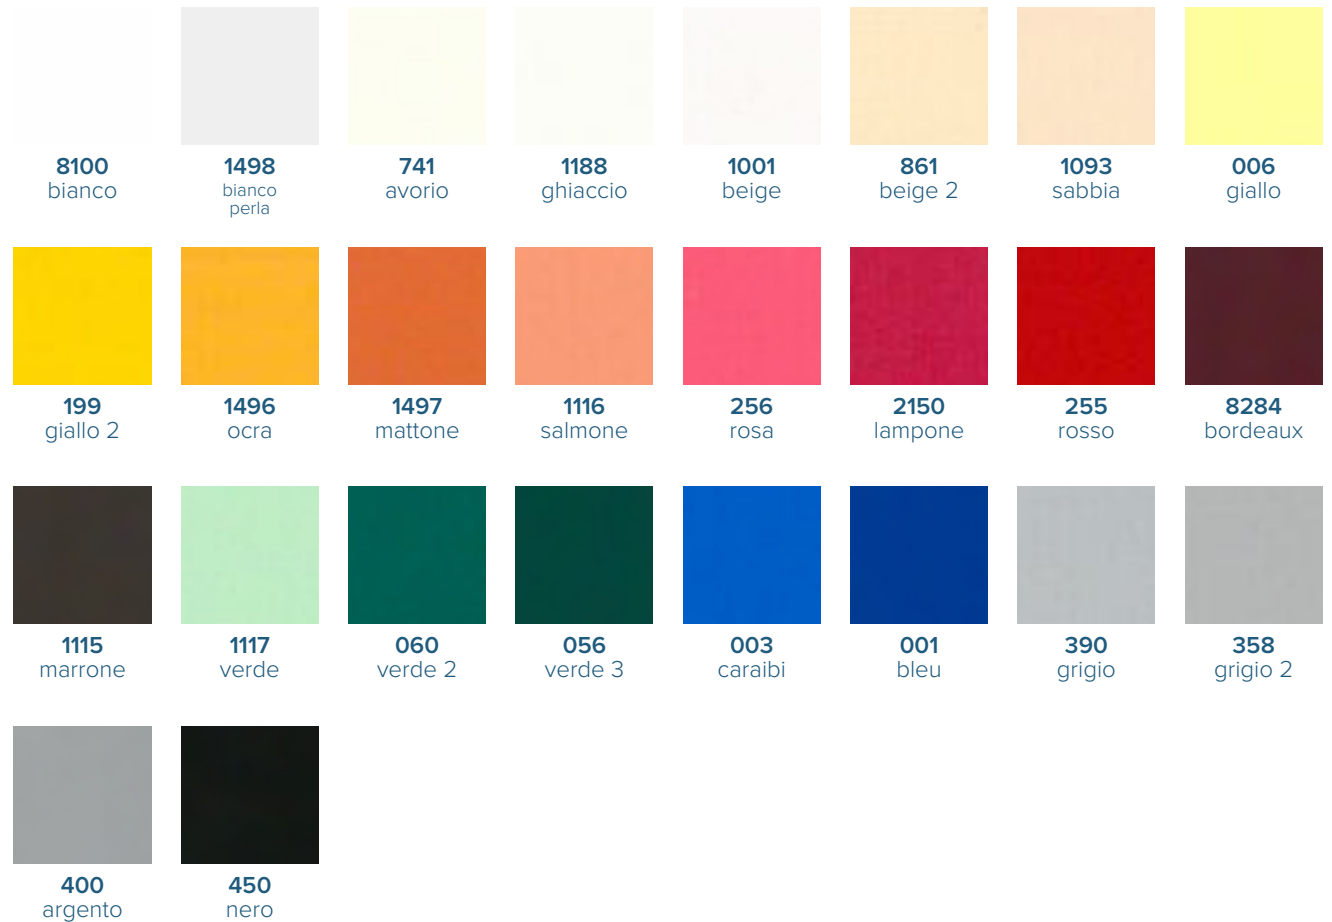

Précontraint Fabric

For use with:

- Pergola Awnings
- Pagodas

Please Note: Swatches shown are indicative only.
For an exact match, please contact Breezefree
and request a physical sample.