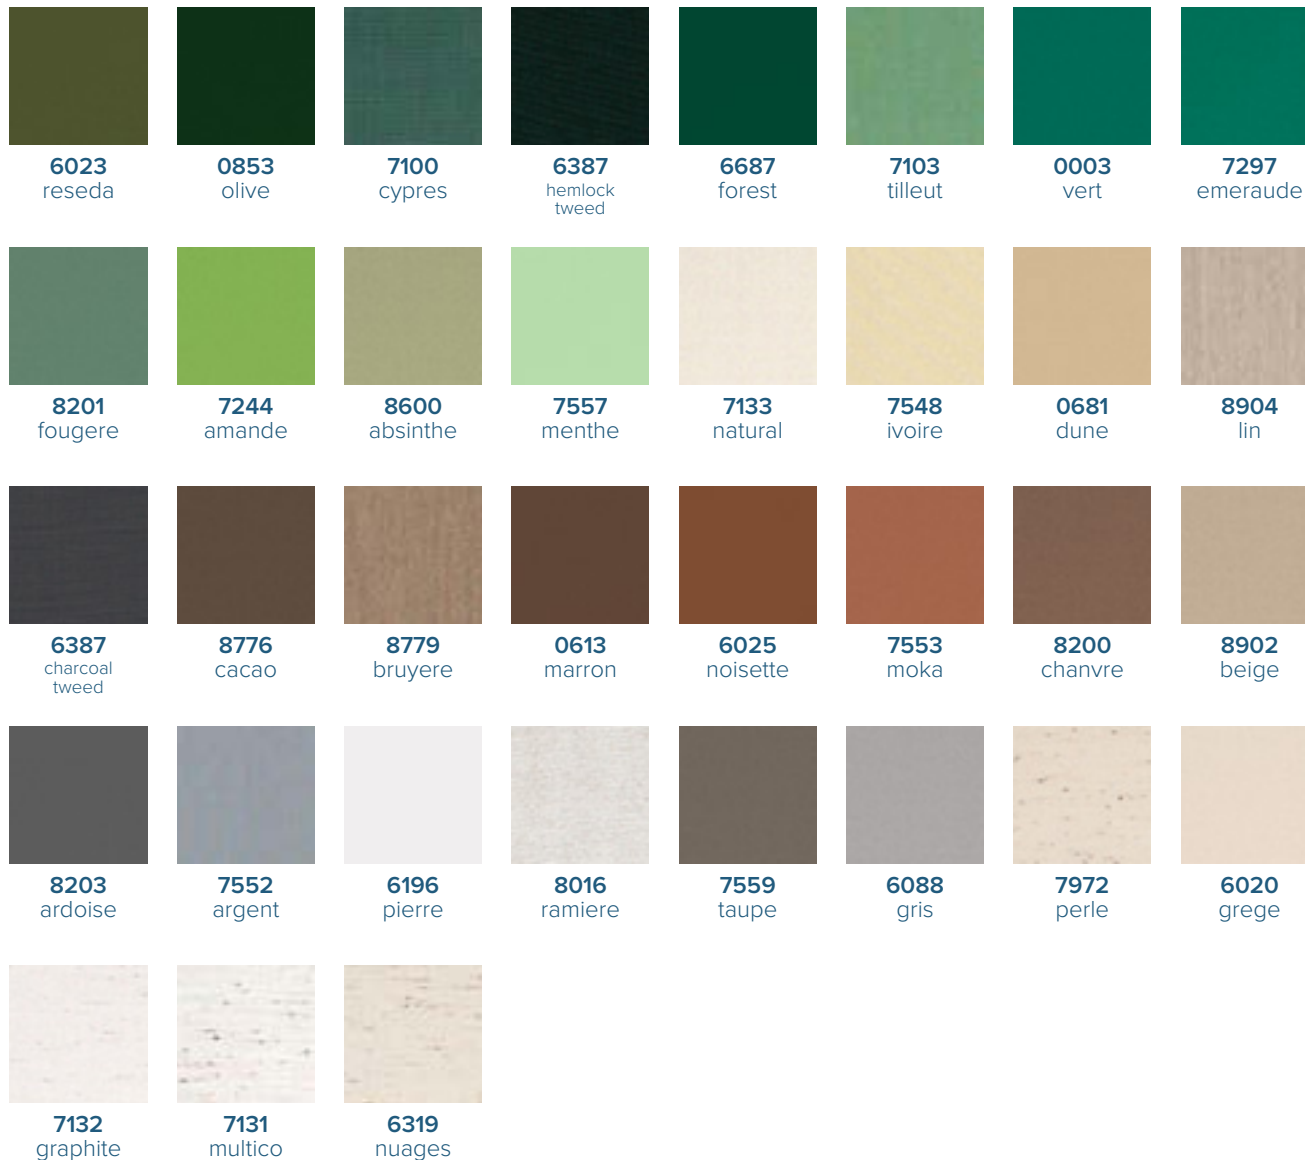

Fabric

An example of the colours available from our material colour ranges.

For use with:

- Parasol covers
- Awning covers
- Sails
- Canvas Barriers

Please Note: Swatches shown are indicative only. For an exact match, please contact Breezefree and request a physical sample.